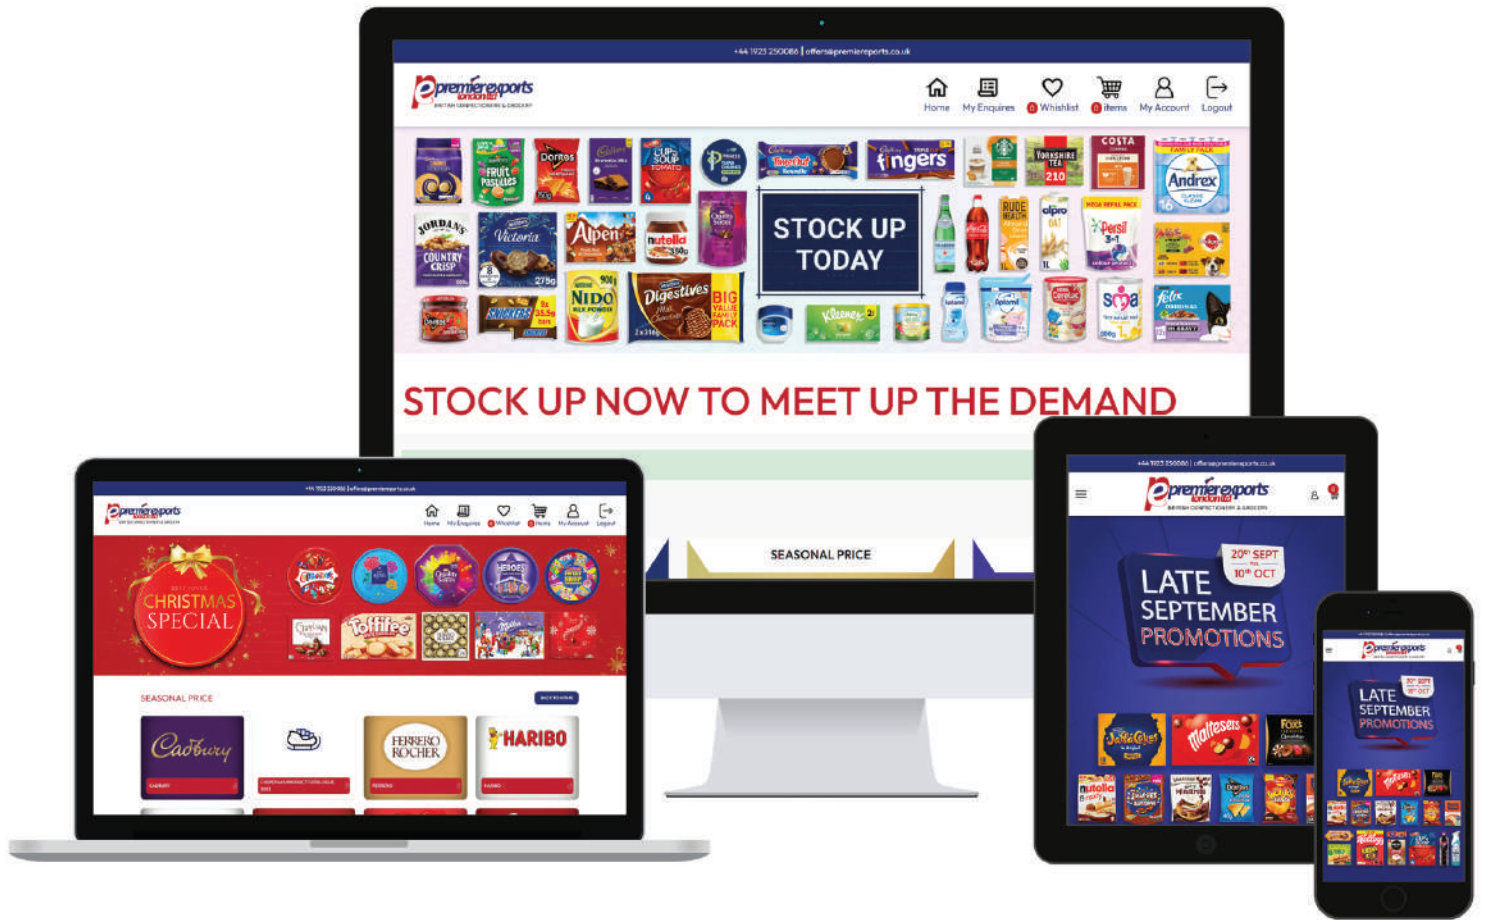

17000+

Products Available

5000+

Containers Loaded

TOP BRANDS UNDER ONE ROOF

ORDER ONLINE

Register Now
<https://www.premierexports.co.uk/Offers/>

Login & Shop